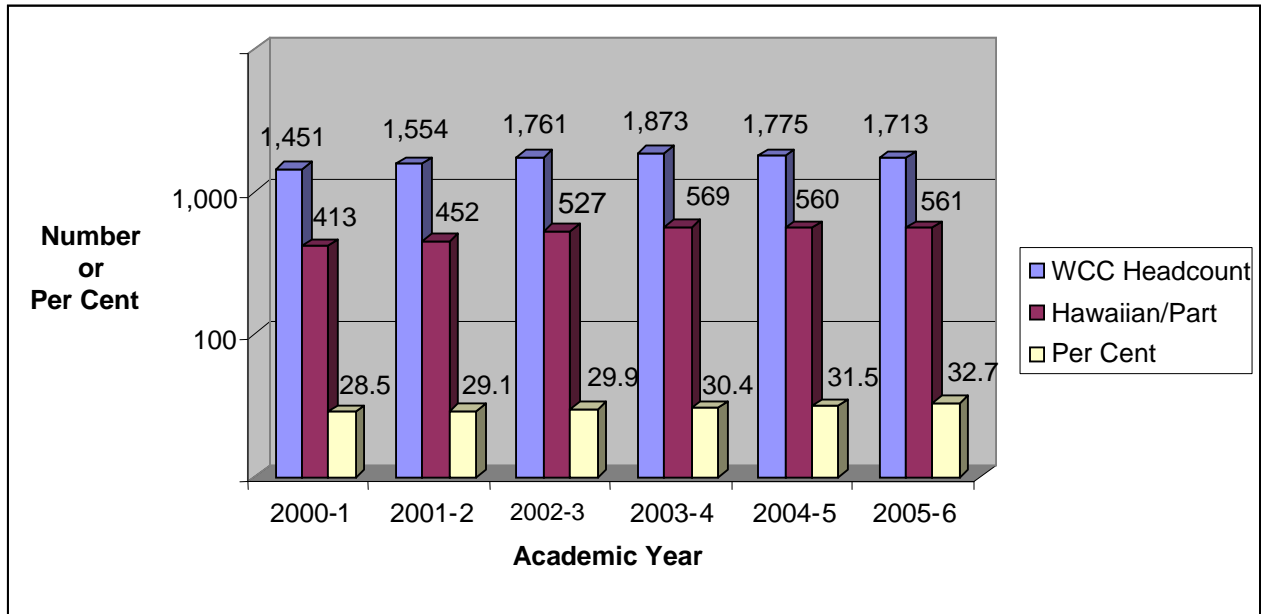

Hawaiian/Part Hawaiian Students Enrolled at Windward Community College, 2000-2006

Source: MAPS UH-IRO Ad-Hoc Studies, Special Report: Hawaiian/Part-Hawaiian Students enrolled in the University of Hawaii System; MAPS Fall Enrollment Reports, UH Community Colleges 2005, Appendix C7; campus data.

Hawaiian/Part Hawaiian Students Enrolled at Employment Training Center, 2000-2006

Source: Employment Training center Student Information System (SIS), July 2006.