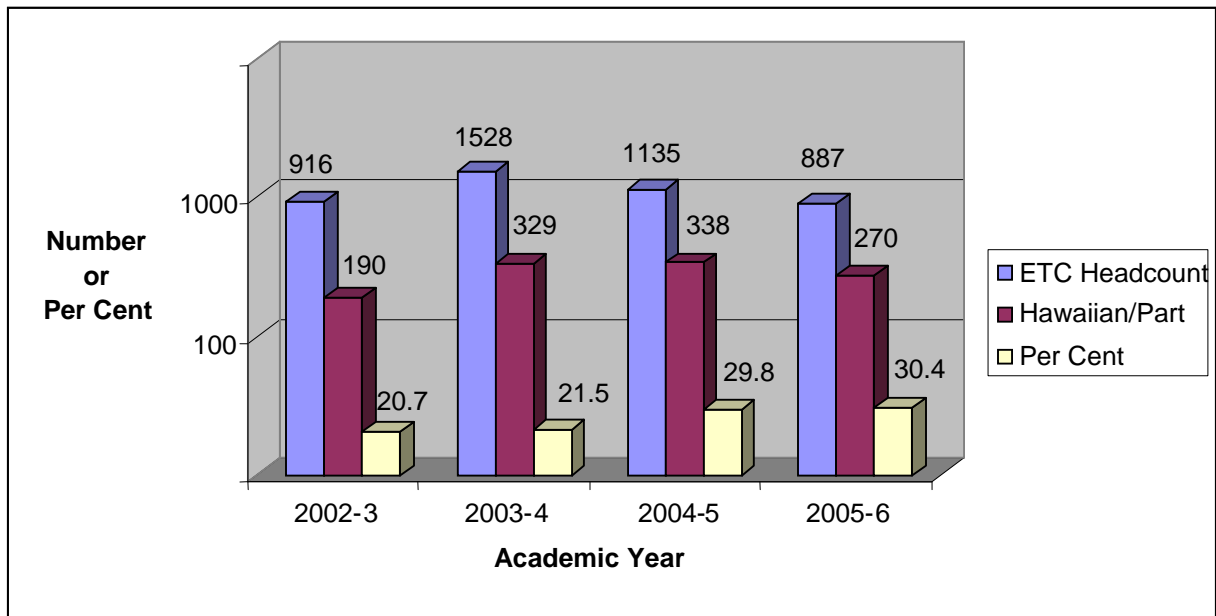

Hawaiian/Part Hawaiian Students Enrolled at Employment Training Center, 2000-2006

Source: Employment Training center Student Information System (SIS), July 2006.